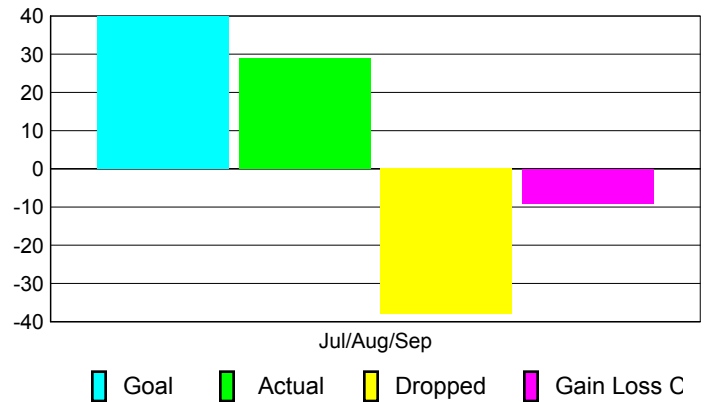

Membership Results 2010-2011

Goal, New, Dropped, Gain/Loss