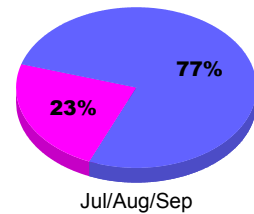

Membership Results
2010-2011

Membership
2009-2010

Month	Net Memb Goal	Actual New Memb	Actual Dropped Memb	Gain/Loss of Memb	Gain/Loss of Memb
Jul/Aug/Sep	40	29	-38	-9	-15
Totals	40	29	-38	-9	-15

Membership Results 2010-2011

Goal, New, Dropped, Gain/Loss

Comparison of Membership Gain/Loss

Current Year Compared to the Previous Year

Gender Comparison 2010-2011

■ Male ■ Female