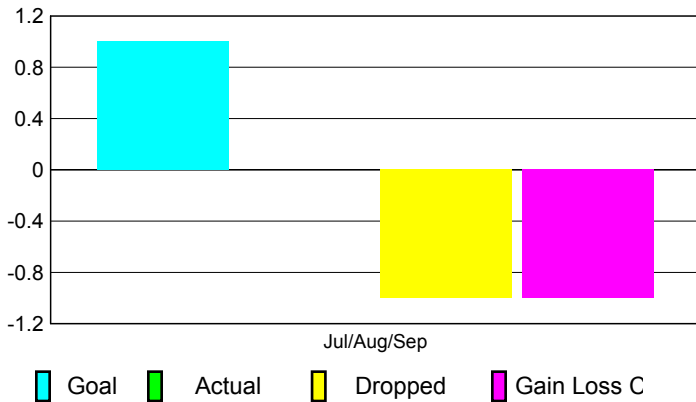

2010-2011 GMT Reports for District (or Undistricted) **District 2 X2**

GMT: **JOHN 'JACK' R FERGUSON**

Location: **TEXAS**

GMT CA: **1**

CLUBS

Club Results
2010-2011

Clubs
2009-2010

Month	New Club Goal	Actual New Clubs	Actual Dropped Clubs	Gain/Loss of Clubs	Gain/Loss of Clubs
Jul/Aug/Sep	1	0	-1	-1	-1
Totals	1	0	-1	-1	-1

Club Results 2010-2011

Goal, New, Dropped, Gain/Loss

Comparison of Club Gain/Loss

Current Year Compared to the Previous Year

YTD Status Quo Clubs 2010-2011

Status Quo Clubs Compared to Status Quo Members

MEMBERSHIP